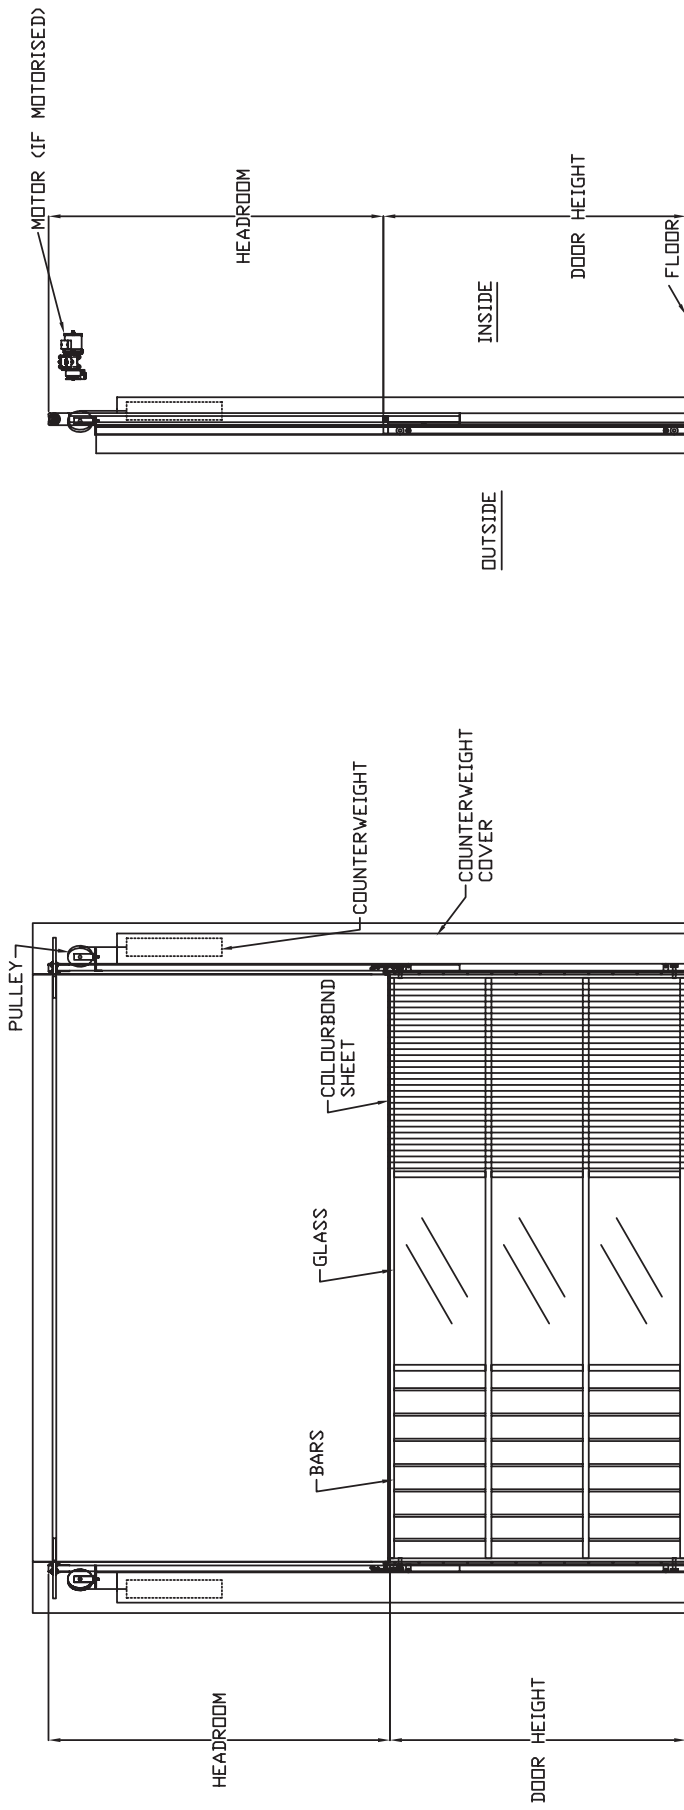

MIRAGE

DOORS

OPERATIONAL CLEARANCE TO SUIT
SERIES 5000 VERTICAL LIFT COUNTERWEIGHT DOOR

ELEVATION (INSIDE LOOKING OUT)