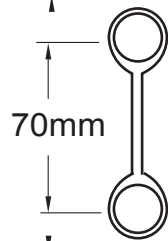

70mm CENTRE TO CENTRE

70mm

19mm

ALUMINIUM EXTRUDED LINKS

70mm

19mm

ALUMINIUM EXTRUDED TUBE

70mm

19mm

SERIES 3-G SIDE GUIDE

ALUMINIUM EXTRUDED BOTTOM RAIL
Optional weatherseal available

88mm

**STEEL BOX SECTION
BOTTOM RAIL**

**OPTIONAL
WEATHERSEAL**

NYLON END CAPS

50mm

460mm

40mm