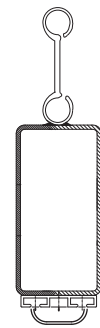

70mm CENTRE TO CENTRE

70mm

19mm

ALUMINIUM EXTRUDED LINKS

70mm

19mm

ALUMINIUM EXTRUDED TUBE

70mm

19mm

SERIES 3-G SIDE GUIDE

ALUMINIUM EXTRUDED BOTTOM RAIL
Optional weatherseal available

88mm

**STEEL BOX SECTION
BOTTOM RAIL**

**OPTIONAL
WEATHERSEAL**

NYLON END CAPS

50mm

460mm

40mm