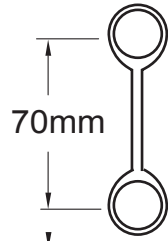

70mm CENTRE TO CENTRE

70mm

19mm

ALUMINIUM EXTRUDED LINKS

70mm

19mm

ALUMINIUM EXTRUDED TUBE

70mm

19mm

SERIES 3-G SIDE GUIDE

ALUMINIUM EXTRUDED BOTTOM RAIL
Optional weatherseal available

88mm

**STEEL BOX SECTION
BOTTOM RAIL**

**OPTIONAL
WEATHERSEAL**

NYLON END CAPS

50mm

460mm

40mm