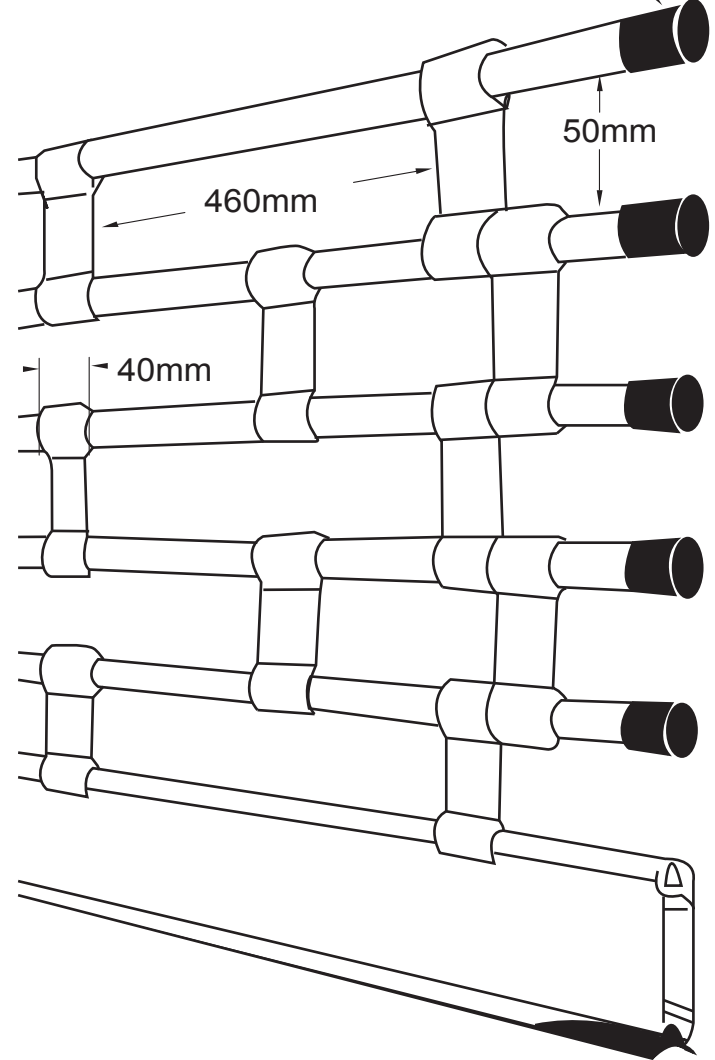

70mm CENTRE TO CENTRE

70mm

19mm

ALUMINIUM EXTRUDED LINKS

70mm

19mm

ALUMINIUM EXTRUDED TUBE

70mm

19mm

SERIES 3-G SIDE GUIDE

ALUMINIUM EXTRUDED BOTTOM RAIL
Optional weatherseal available

88mm

**STEEL BOX SECTION
BOTTOM RAIL**

**OPTIONAL
WEATHERSEAL**

NYLON END CAPS

50mm

460mm

40mm