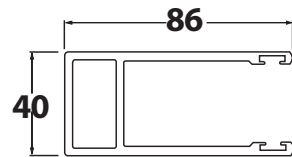

70mm CENTRE TO CENTRE

70mm

19mm

ALUMINIUM EXTRUDED LINKS

70mm

19mm

ALUMINIUM EXTRUDED TUBE

70mm

19mm

SERIES 3-G SIDE GUIDE

ALUMINIUM EXTRUDED BOTTOM RAIL
Optional weatherseal available

88mm

**STEEL BOX SECTION
BOTTOM RAIL**

**OPTIONAL
WEATHERSEAL**

NYLON END CAPS

50mm

460mm

40mm