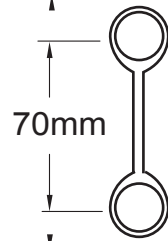

70mm CENTRE TO CENTRE

70mm

19mm

ALUMINIUM EXTRUDED LINKS

70mm

19mm

ALUMINIUM EXTRUDED TUBE

70mm

19mm

SERIES 3-G SIDE GUIDE

ALUMINIUM EXTRUDED BOTTOM RAIL
Optional weatherseal available

88mm

**STEEL BOX SECTION
BOTTOM RAIL**

**OPTIONAL
WEATHERSEAL**

NYLON END CAPS

50mm

460mm

40mm