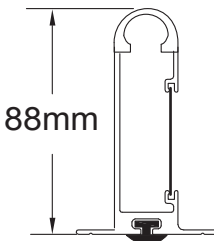

70mm CENTRE TO CENTRE

70mm

19mm

ALUMINIUM EXTRUDED LINKS

70mm

19mm

ALUMINIUM EXTRUDED TUBE

70mm

19mm

SERIES 3-G SIDE GUIDE

ALUMINIUM EXTRUDED BOTTOM RAIL
Optional weatherseal available

88mm

**STEEL BOX SECTION
BOTTOM RAIL**

**OPTIONAL
WEATHERSEAL**

NYLON END CAPS

50mm

460mm

40mm