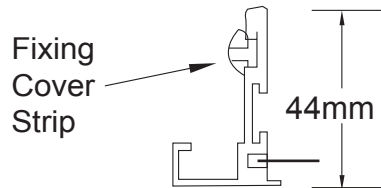

STANDARD SIDE GUIDE

DOUBLE SKIN ALUMINIUM EXTRUDED SLAT

EXCLUSIVE CO-EXTRUSION INTERSEAL

OPTIONAL RUBBER SIDE SEALS & ALUMINIUM CARRIERS

OPTIONAL SMALL TOP SEAL

OPTIONAL HEAVY DUTY TOP SEAL

ALUMINIUM EXTRUDED BOTTOM RAIL

STANDARD Black rubber bottom rail seal