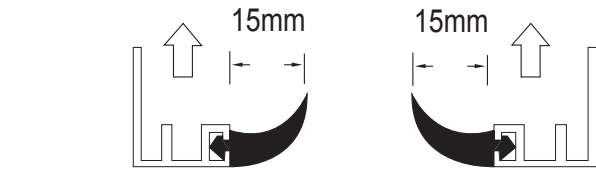

STANDARD SIDE GUIDE

DOUBLE SKIN ALUMINIUM EXTRUDED SLAT

EXCLUSIVE CO-EXTRUSION INTERSEAL

OPTIONAL RUBBER SIDE SEALS & ALUMINIUM CARRIERS

OPTIONAL SMALL TOP SEAL

OPTIONAL HEAVY DUTY TOP SEAL

ALUMINIUM EXTRUDED BOTTOM RAIL

STANDARD Black rubber bottom rail seal