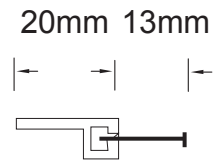

STANDARD SIDE GUIDE

DOUBLE SKIN ALUMINIUM EXTRUDED SLAT

EXCLUSIVE CO-EXTRUSION INTERSEAL

OPTIONAL RUBBER SIDE SEALS & ALUMINIUM CARRIERS

OPTIONAL SMALL TOP SEAL

OPTIONAL HEAVY DUTY TOP SEAL

ALUMINIUM EXTRUDED BOTTOM RAIL

STANDARD Black rubber bottom rail seal