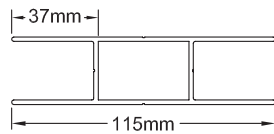

STANDARD SIDE GUIDE

STANDARD 135° GUIDE

**STANDARD 90°
CORNER MULLION**

**STANDARD 180°
CENTRE MULLION**

SLAT

90mm

**ALUMINUM
EXTRUDED
BOTTOM RAIL**

FRONT

90mm

**OPTIONAL EXTRA
Black Rubber Bottom Rail Seal**

**OPTIONAL EXTRA
Wideview Vision Acrylic
Window size 362 x 54**

**OPTIONAL EXTRA
Wideview Ventilation
Window size 362x 54**

**OPTIONAL EXTRA
Standard Vision Acrylic
Window size 152 x 54**