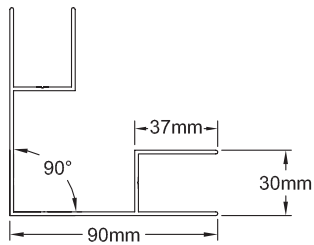

STANDARD SIDE GUIDE

STANDARD 135° GUIDE

**STANDARD 90°
CORNER MULLION**

**STANDARD 180°
CENTRE MULLION**

SLAT

90mm

**ALUMINUM
EXTRUDED
BOTTOM RAIL**

FRONT

90mm

**OPTIONAL EXTRA
Black Rubber Bottom Rail Seal**

**OPTIONAL EXTRA
Wideview Vision Acrylic
Window size 362 x 54**

**OPTIONAL EXTRA
Wideview Ventilation
Window size 362x 54**

**OPTIONAL EXTRA
Standard Vision Acrylic
Window size 152 x 54**

**OPTIONAL EXTRA
Standard Ventilation
Window size 152 x 54**

Standard Solid Slat