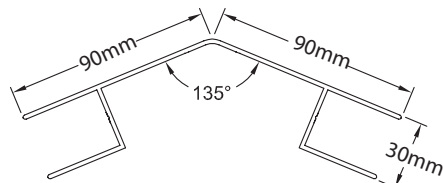

STANDARD SIDE GUIDE

STANDARD 135° GUIDE

**STANDARD 90°
CORNER MULLION**

**STANDARD 180°
CENTRE MULLION**

SLAT

90mm

**ALUMINUM
EXTRUDED
BOTTOM RAIL**

FRONT

90mm

**OPTIONAL EXTRA
Black Rubber Bottom Rail Seal**

**OPTIONAL EXTRA
Wideview Vision Acrylic
Window size 362 x 54**

**OPTIONAL EXTRA
Wideview Ventilation
Window size 362x 54**

**OPTIONAL EXTRA
Standard Vision Acrylic
Window size 152 x 54**