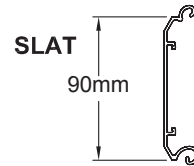

STANDARD SIDE GUIDE

STANDARD 135° GUIDE

**STANDARD 90°
CORNER MULLION**

**STANDARD 180°
CENTRE MULLION**

SLAT

90mm

**ALUMINUM
EXTRUDED
BOTTOM RAIL**

FRONT

90mm

**OPTIONAL EXTRA
Black Rubber Bottom Rail Seal**

**OPTIONAL EXTRA
Wideview Vision Acrylic
Window size 362 x 54**

**OPTIONAL EXTRA
Wideview Ventilation
Window size 362x 54**

**OPTIONAL EXTRA
Standard Vision Acrylic
Window size 152 x 54**