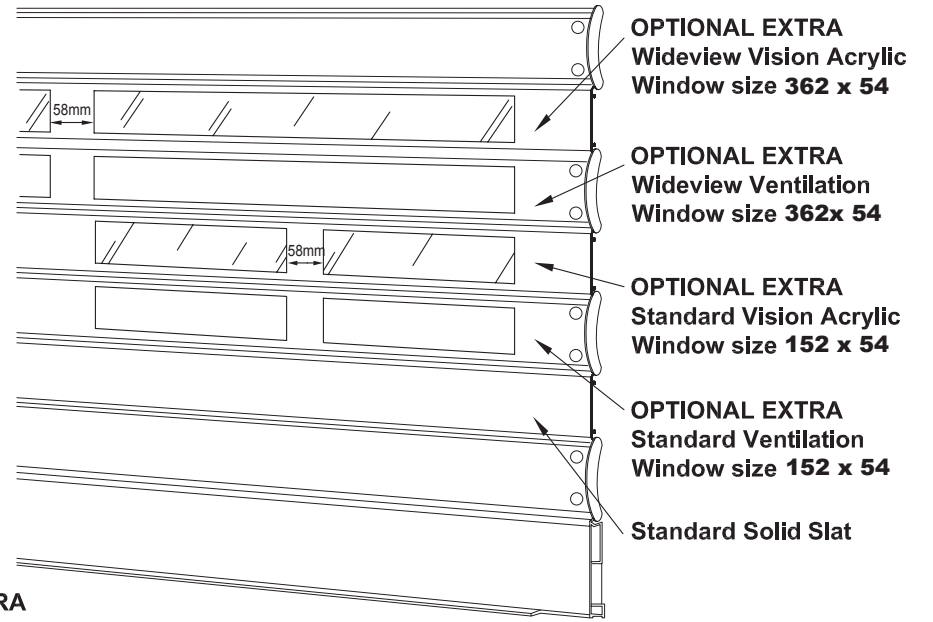

STANDARD SIDE GUIDE

STANDARD 135° GUIDE

**STANDARD 90°
CORNER MULLION**

**STANDARD 180°
CENTRE MULLION**

SLAT

90mm

**ALUMINUM
EXTRUDED
BOTTOM RAIL**

FRONT

90mm

**OPTIONAL EXTRA
Black Rubber Bottom Rail Seal**

**OPTIONAL EXTRA
Wideview Vision Acrylic
Window size 362 x 54**

**OPTIONAL EXTRA
Wideview Ventilation
Window size 362x 54**

**OPTIONAL EXTRA
Standard Vision Acrylic
Window size 152 x 54**

**OPTIONAL EXTRA
Standard Ventilation
Window size 152 x 54**

Standard Solid Slat