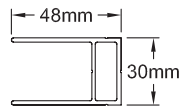

STANDARD SIDE GUIDE

STANDARD 135° GUIDE

**STANDARD 90°
CORNER MULLION**

**STANDARD 180°
CENTRE MULLION**

SLAT

90mm

**ALUMINUM
EXTRUDED
BOTTOM RAIL**

FRONT

90mm

**OPTIONAL EXTRA
Black Rubber Bottom Rail Seal**

**OPTIONAL EXTRA
Wideview Vision Acrylic
Window size 362 x 54**

**OPTIONAL EXTRA
Wideview Ventilation
Window size 362x 54**

**OPTIONAL EXTRA
Standard Vision Acrylic
Window size 152 x 54**