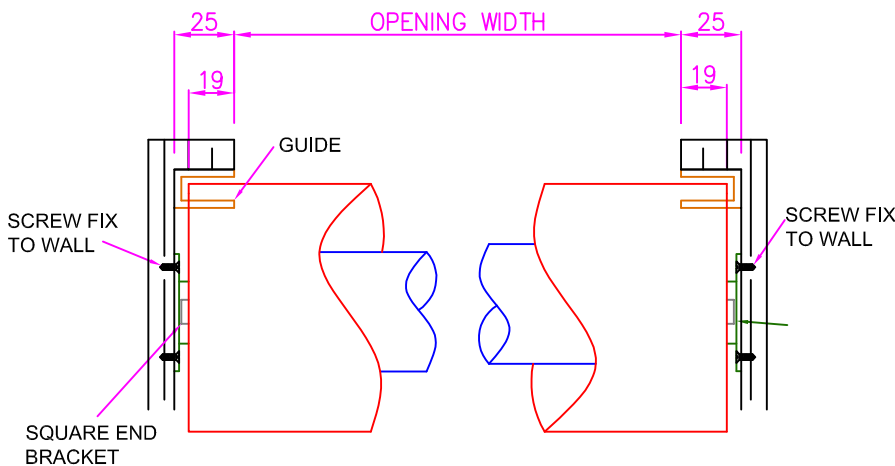

SQUARE END FIXINGS

SERIES 25 MICRO-SLAT ALUMINIUM ROLLER SHUTTER

CONFIDENTIAL NOTE: This drawing and its designs, specifications and engineering information disclosed hereon are the property of **MIRAGE DOORS (AUST) PTY LTD** and are not to be disseminated or reproduced without express written consent. The drawing is loaned in confidence and then only for consideration of the matter disclosed hereon. In accepting loan of this drawing, the recipient agrees to keep it and the matter disclosed hereon in confidence and not to use nor permit their use in any way detrimental to **MIRAGE DOORS (AUST) PTY LTD**

SCALE

MIRAGE DOORS (AUST) PTY LTD

NTS

ABN 601 182 629

DRAWN

PH 1800 465 599

H.P.LY

CLIENT:

DATE

DWG No:

AMI-AL0019

08/11/10