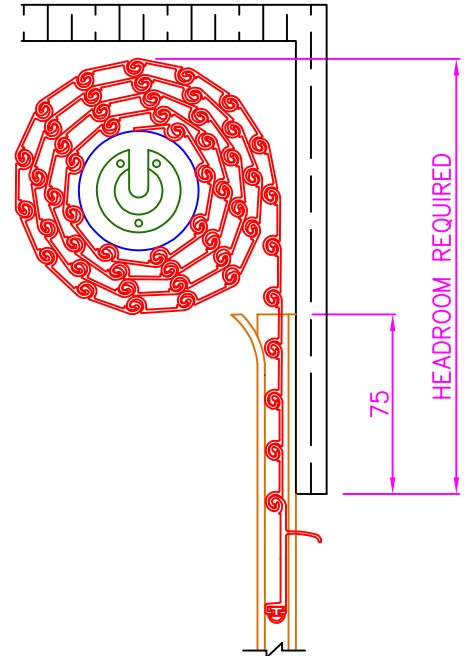

Opening Size Up To 2000mm wide x 2400mm high

### STANDARD CAPSTAN FIXINGS

### HEADROOM DETAILS

OPENING HEIGHT	HEADROOM REQUIRED
500	255
600	255
700	255
800	255
900	255
1000	275
1200	275
1400	295
1600	295
1800	295
2000	315
2200	315
2400	315