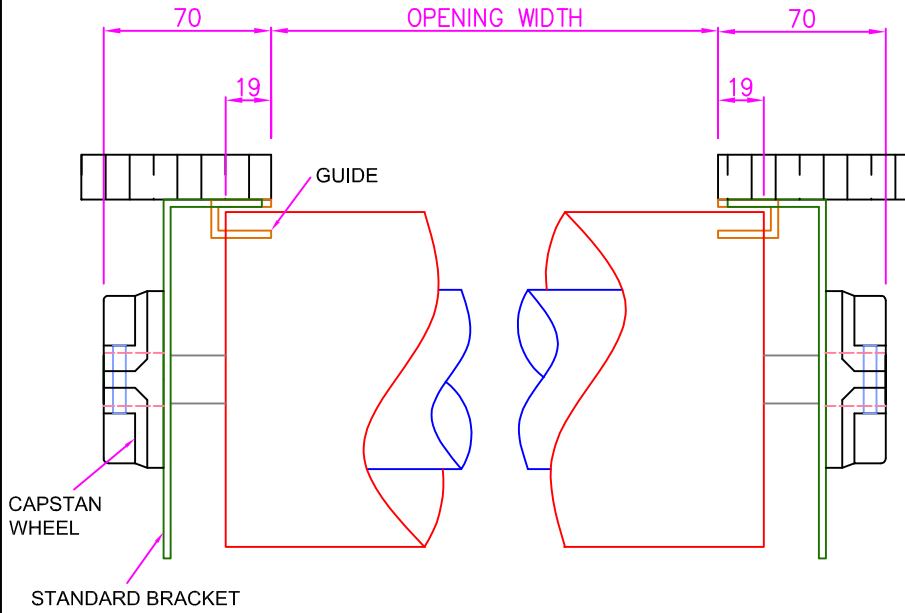

Opening Size Up To 2000mm wide x 2400mm high

### HEADROOM DETAILS

OPENING HEIGHT	HEADROOM REQUIRED
500	255
600	255
700	255
800	255
900	255
1000	275
1200	275
1400	295
1600	295
1800	295
2000	315
2200	315
2400	315