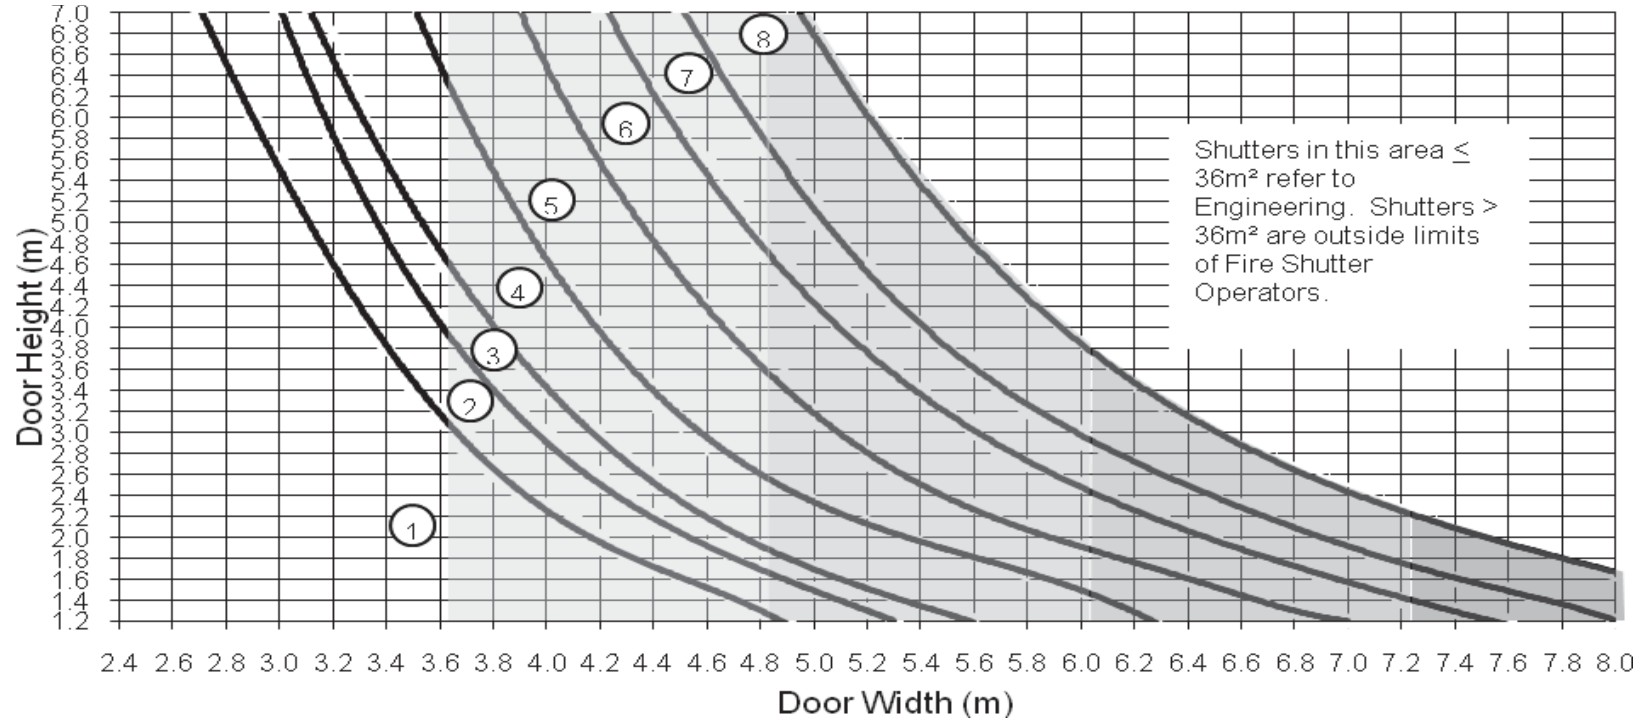

TECHNICAL DATA
SHEET
9H

Fire Rated Steel Roller Shutters - Drum Size & Guide Size

Drum Number	Drum Size	Drum Number	Drum Size
1	Ø168 x 4.8TH	7	Ø273 x 4.8TH
2	Ø168 x 6.4TH	8	Ø273 x 6.4TH
3	Ø168 x 7.2TH		
4	Ø219 x 4.8TH		
5	Ø219 x 6.4TH		
6	Ø219 x 8.2TH		

Door Width	Guide Width	Shade
≤ 2.4	100	-
> 2.4 to ≤ 3.6	150	No Shade
> 3.6 to ≤ 4.8	200	
> 4.8 to ≤ 6.0	250	
> 6.0 to ≤ 7.2	300	
> 7.2 to ≤ 8.0	350	