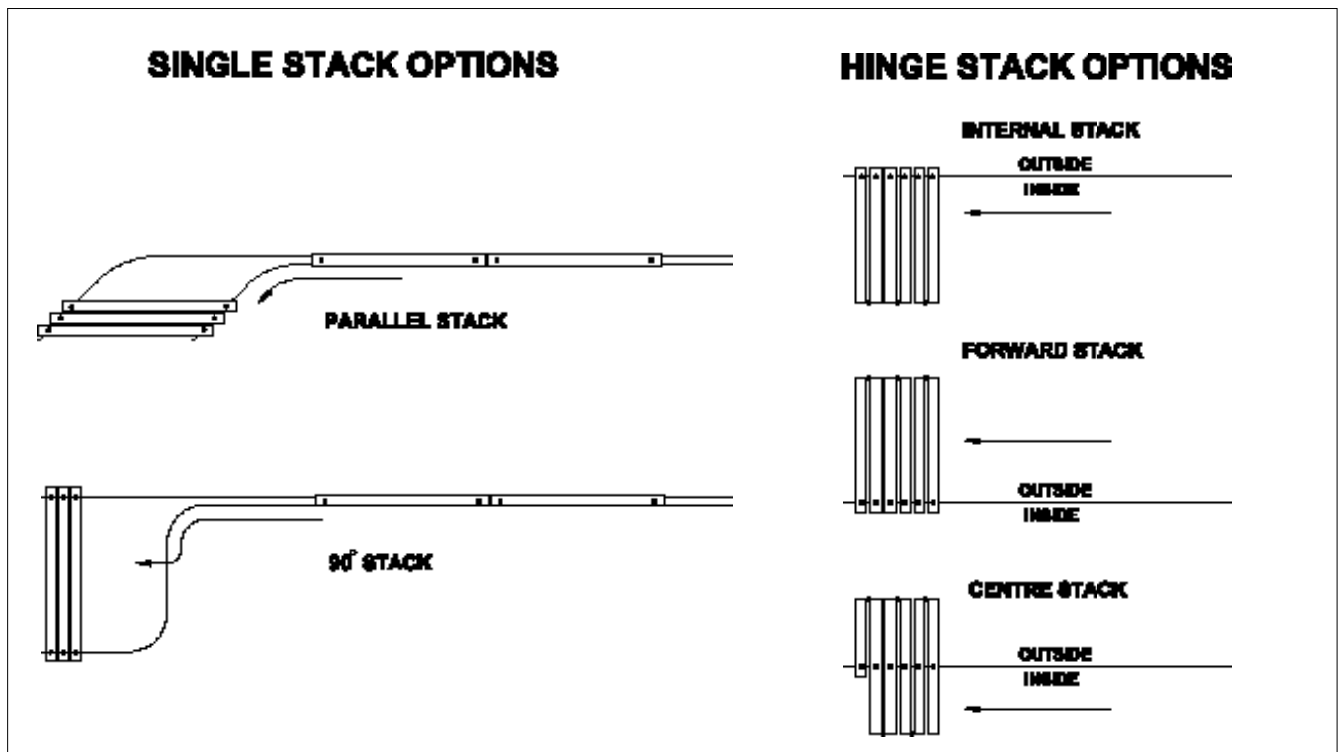

HARDWARE & ACCESSORIES OPTIONS

Gainsborough locks
Centor architectural track and rollers
Integrated head, still and jamb options
Drop bolts and locks
Weather, brush and mohair seal options

SINGLE STACK OPTIONS

Max. opening width - Unlimited
Max. opening height - 4000mm (depending on width of panels)
Max. single panel width - 1200mm
Max. panel weight - 60kg
Max. no. of panels opening in one direction - Unlimited
NOTE: Mid Rail required for panels over 3000mm high

HINGE STACK OPTIONS

Max. opening width - 16000mm Internal / Forward
- 12000mm Centre
Max. opening height - 3000mm
Max. single panel width - 750mm
Max. panel weight - 40kg
Max. no. of panels operating in one direction
Internal - 8 Forward - 10 Centre - 15