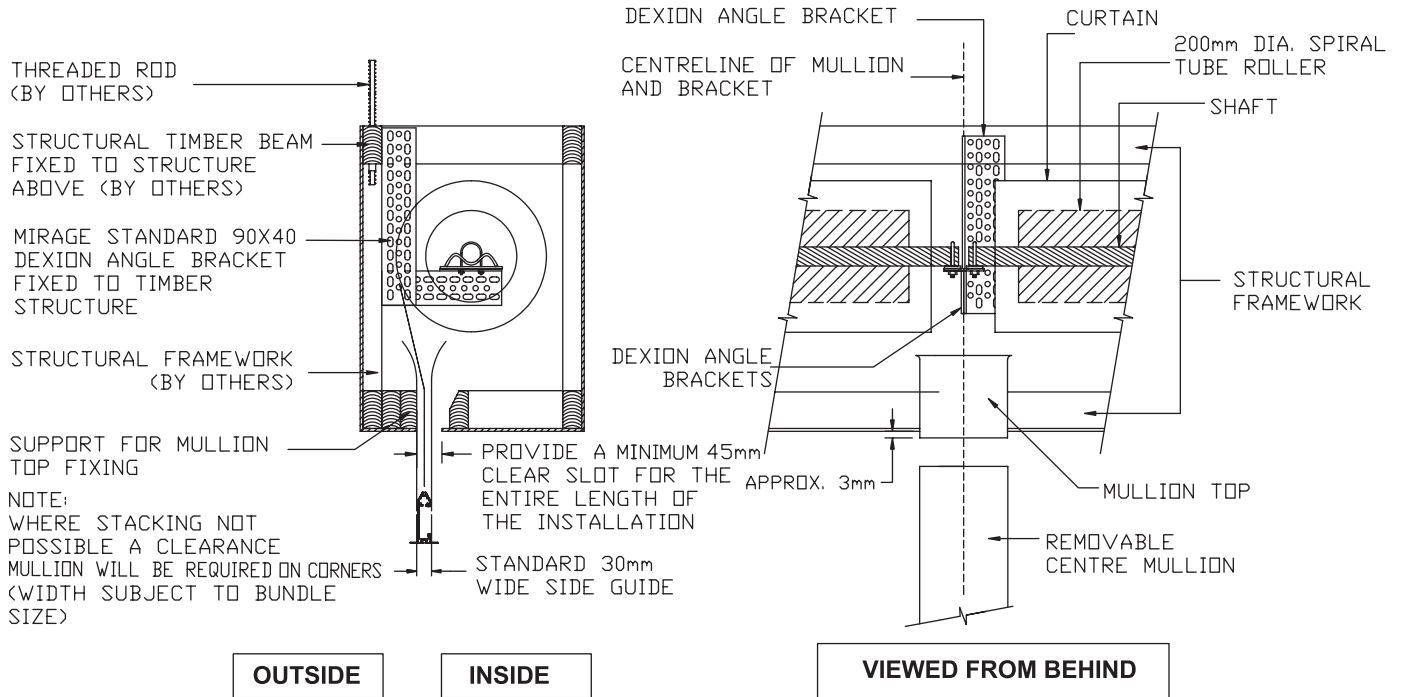

**SECURITY ROLLER GRILLES
RECOMMENDED BULKHEAD DETAIL WHEN FIXED OR
REMOVABLE MULLIONS ARE REQUIRED**

BACK OF GUIDE TO BACK OF GUIDE

FRONT OF GUIDE TO FRONT OF GUIDE

SCALE: NOT TO SCALE

SIDE GUIDE

CENTRE MULLION OR SIDE MULLION

If door is to be motorized removable mullions or removable guides are not acceptable.

NOTES:

1. The provision of structural supports to enable attachment of corner mullions is by others.
2. The provision of suitable ceiling / bulkhead access is by others;
3. As Mirage products are mechanical, full length bulkhead or ceiling access is recommended. It is NOT recommended to install roller shutters inside a set ceiling or bulkhead. As such, Mirage Doors is not responsible for costs that may occur to achieve access inside a set ceiling or bulkhead.