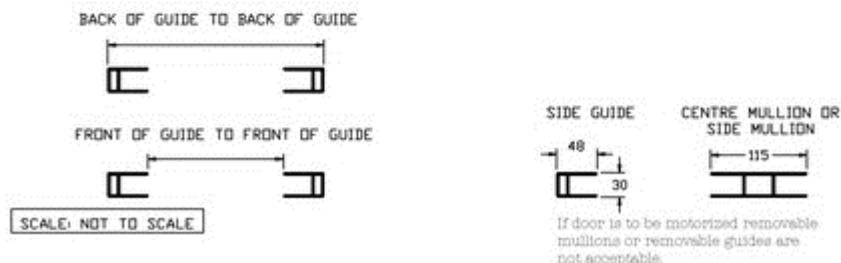

TECHNICAL DATA SHEET 3

CLEARLINE ROLLER SHUTTERS RECOMMENDED BULKHEAD DETAIL WHEN FIXED OR REMOVABLE MULLIONS ARE REQUIRED

NOTES:

1. The provision of structural supports to enable attachment of corner mullions is by others.
2. The provision of suitable ceiling / bulkhead access is by others;
3. As Mirage products are mechanical, full length bulkhead or ceiling access is recommended. It is recommended to install roller shutters inside a set ceiling or bulkhead. As such, Mirage Doors is not responsible for costs that may occur to achieve access inside a set ceiling or bulkhead.