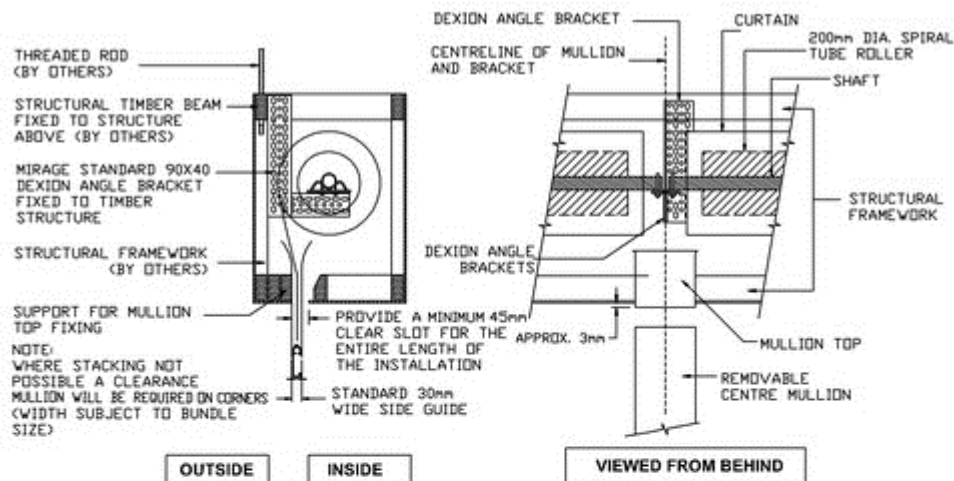

TECHNICAL DATA SHEET 3

CLEARLINE ROLLER SHUTTERS RECOMMENDED BULKHEAD DETAIL WHEN FIXED OR REMOVABLE MULLIONS ARE REQUIRED

NOTES:

1. The provision of structural supports to enable attachment of corner mullions is by others.
2. The provision of suitable ceiling / bulkhead access is by others;
3. As Mirage products are mechanical, full length bulkhead or ceiling access is recommended. It is recommended to install roller shutters inside a set ceiling or bulkhead. As such, Mirage Doors is not responsible for costs that may occur to achieve access inside a set ceiling or bulkhead.